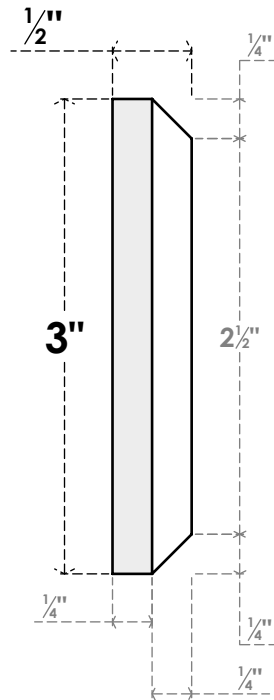

ROSP030X030X050SDG10

3"W X 3"H X 1/2"P STANDARD SEDGWICK FLOWER ROSETTE WITH BEVELED EDGE, ARCHITECTURAL GRADE PVC

FRONT

SIDE

EKENA MILLWORK
2300 WEST MAIN ST.
CLARKSVILLE, TX 75426
TOLL FREE: 866-607-0453
WWW.EKENAMILLWORK.COM

NOTES

1. INSTALLATION TO BE COMPLETED IN ACCORDANCE WITH MANUFACTURER'S SPECIFICATIONS.
2. DRAWING MAY NOT BE TO SCALE
3. THIS DRAWING IS INTENDED FOR DESIGN AND PLANNING PURPOSES ONLY.
4. ALL INFORMATION CONTAINED HEREIN WAS CURRENT AT THE TIME OF DEVELOPMENT BUT MUST BE REVIEWED AND APPROVED BY THE PRODUCT MANUFACTURER TO BE CONSIDERED ACCURATE.
5. ARCHITECTURAL GRADE PVC PRODUCTS ARE MADE FROM EXPANDED CELLULAR PVC AND COME NATURALLY WHITE BUT MAY BE PAINTED