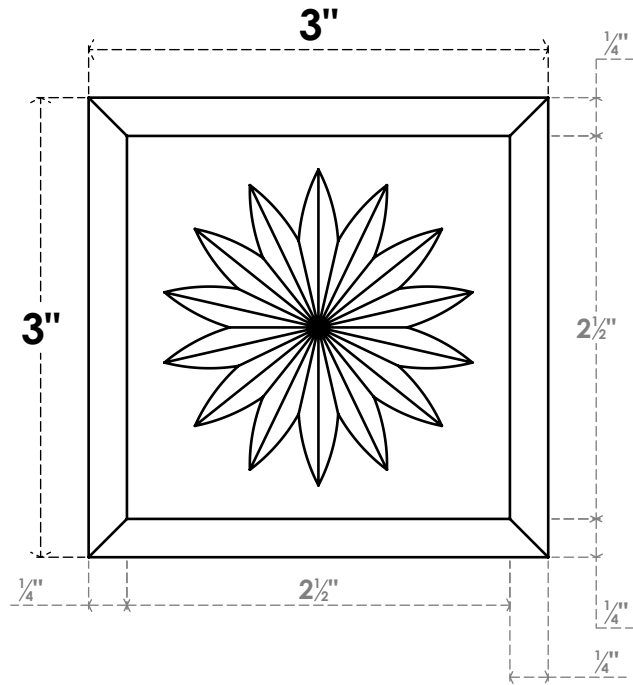

ROSP030X030X050SDG10

3"W X 3"H X 1/2"P STANDARD SEDGWICK FLOWER ROSETTE WITH BEVELED EDGE, ARCHITECTURAL GRADE PVC

FRONT

SIDE

EKENA MILLWORK
2300 WEST MAIN ST.
CLARKSVILLE, TX 75426
TOLL FREE: 866-607-0453
WWW.EKENAMILLWORK.COM